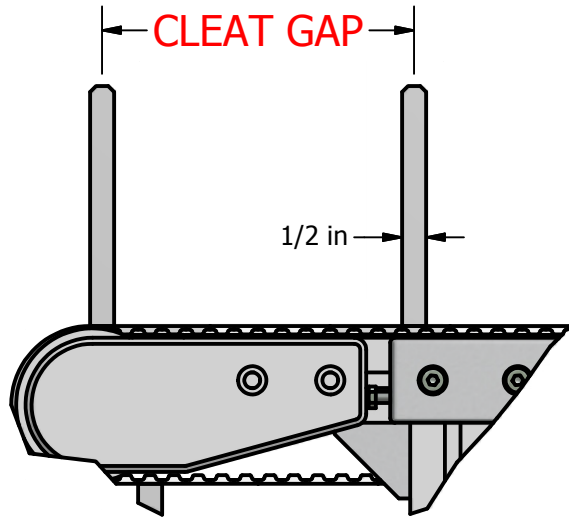

TITLE DUAL TIMING BELT ATTACHMENT CONVEYOR	DWG NO MT05302013-1	REV
--	-------------------------------	-----

WWW.MINITECFRAMING.COM
 VICTOR, NY
 PH # 585 924-4690
 DIRECT 585 398-1240 EXT 104
 FX # 585 924-4821
amoles@minitecframing.com

TITLE DUAL TIMING BELT ATTACHMENT CONVEYOR	DWG NO MT05302013-1	REV
--	-------------------------------	-----