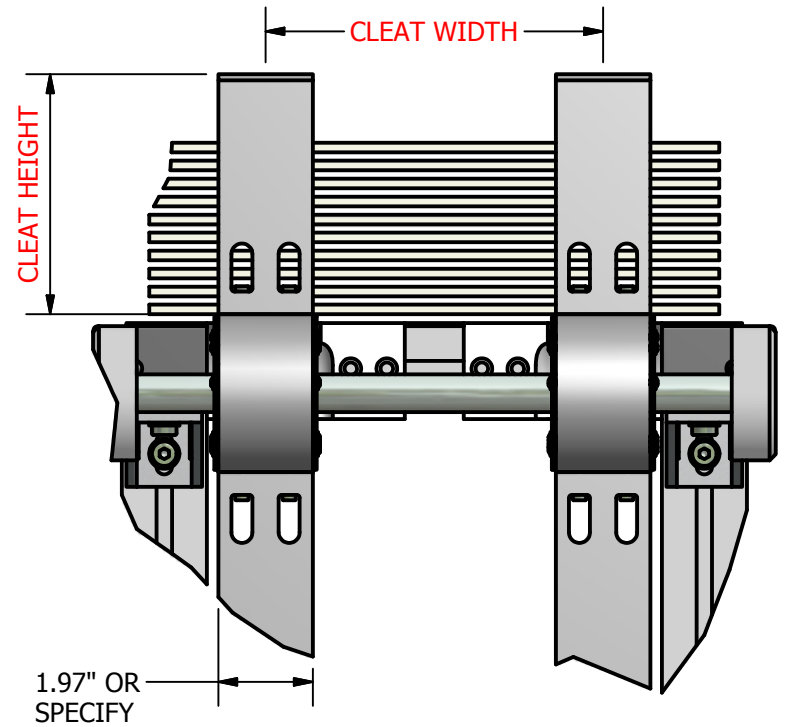

TIMING BELTS

ATTACHMENT CLEAT
CUSTOMIZABLE

VARIABLE SPEED CONTROL

AC MOTOR

MiniTec
 THE ART OF SIMPLICITY
 WWW.MINITECFRAMING.COM
 VICTOR, NY
 PH # 585 924-4690
 DIRECT 585 398-1240 EXT 104
 FX # 585 924-4821
 amoles@minitecframing.com

TITLE DUAL TIMING BELT ATTACHMENT CONVEYOR	DWG NO MT05302013-1	REV
--	-------------------------------	-----

WWW.MINITECFRAMING.COM
 VICTOR, NY
 PH # 585 924-4690
 DIRECT 585 398-1240 EXT 104
 FX # 585 924-4821
amoles@minitecframing.com

TITLE DUAL TIMING BELT ATTACHMENT CONVEYOR	DWG NO MT05302013-1	REV
--	-------------------------------	-----