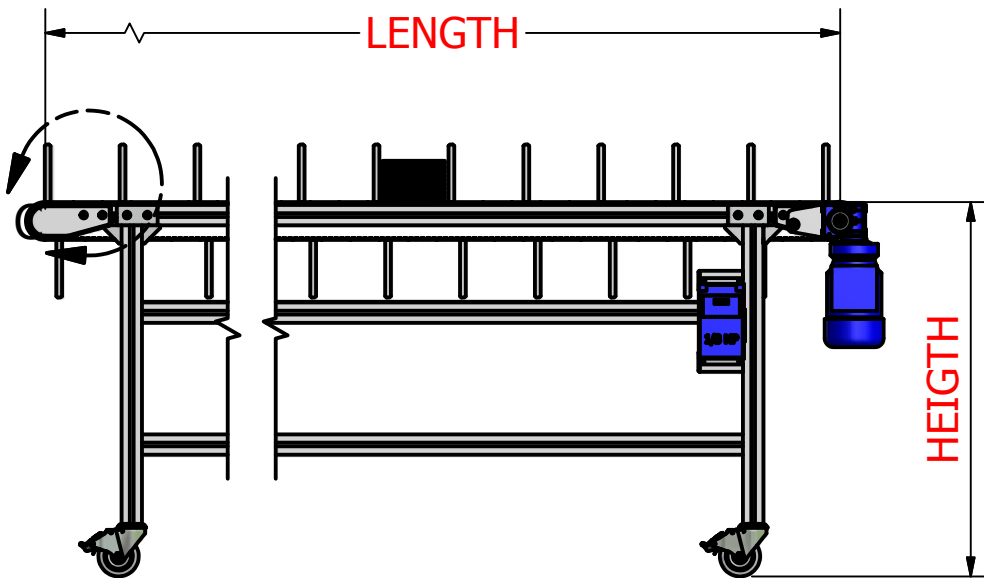

TITLE DUAL TIMING BELT ATTACHMENT CONVEYOR	DWG NO MT05302013-1	REV
--	-------------------------------	-----

WWW.MINITECFRAMING.COM
 VICTOR, NY
 PH # 585 924-4690
 DIRECT 585 398-1240 EXT 104
 FX # 585 924-4821
amoles@minitecframing.com

TITLE DUAL TIMING BELT ATTACHMENT CONVEYOR	DWG NO MT05302013-1	REV
--	-------------------------------	-----